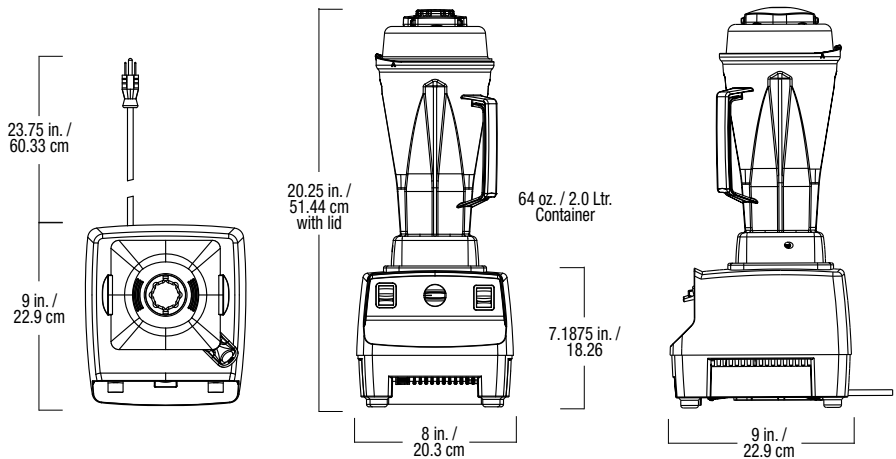

### SPECIFICATIONS FOR #1230

Motor:..... ≈ 2 peak HP

Electrical:..... 120V, 50/60 Hz, 11.5 Amps

Pack: ..... Includes 1 Drink Machine Two-Step Timer Blender with 64 oz. / 2.0 Ltr. Standard Container and Blade

Net Weight:..... 13 lbs. / 5.9 kg

Product Dimensions:.. 20.25 in. / 51.44 cm HIGH  
8 in. / 20.3 cm WIDE  
9 in. / 22.9 cm DEEP

**WARRANTY:** In the United States and Canada, the Drink Machine Two-Step Timer Blender is backed by a three-year limited warranty on motor base parts and a one-year limited warranty on parts and labor on the full unit. See the Owner's Manual for details. For more information regarding this warranty, please contact Customer Service at 440-235-0214. If purchased outside the U.S. or Canada, please contact your authorized Vita-Mix Distributor.